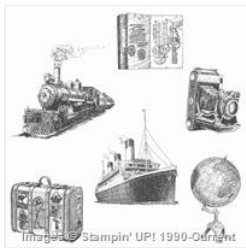

Supply List

Jun 16, 2021

Ann Schach

kimschach@msn.com

www.stampinchic.com

[Traveler Clear-Mount Stamp Set - 134513](#)

Price: \$20.00

[Traveler Wood-Mount Stamp Set - 134510](#)

Price: \$28.00

[Lovely As A Tree Clear-Mount Stamp Set - 127793](#)

Price: \$20.00

[Lovely As A Tree Wood-Mount Stamp Set - 128655](#)

Price: \$28.00

[Teeny Tiny Wishes Clear-Mount Stamp Set - 127802](#)

Price: \$27.00