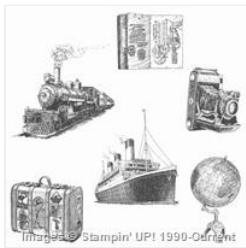

Supply List

Oct 22, 2021

Sandy Trower

sandy.trower@gmail.com

www.sandytrower.stampinup.net

[Traveler Clear-Mount Stamp Set - 134513](#)