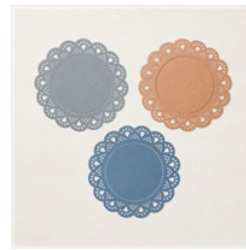

Supply List

Jan 22, 2022

Debbie Crowley

732-397-9128

expressivelydeb@gmail.com

<http://www.expressivelydeb.com>

Honeybee Home Cling Stamp Set (English) - 157943

Price: \$22.00

Honeybee Blooms Dies - 157951

Price: \$28.00

Heart & Home 12" X 12" (30.5 X 30.5 Cm) Designer Series Paper - 157928

Price: \$11.50

Heart & Home Doilies - 157956

Price: \$5.00

Basic White 8-1/2" X 11" Cardstock - 159276