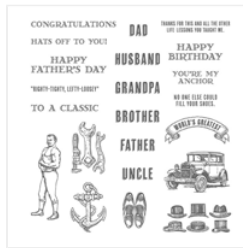

Guy Greetings
Wood-Mount
Stamp Set -
138825

Price: \$52.00

Guy Greetings
Clear-Mount
Stamp Set -
138828

Price: \$39.00

Guy Greetings
Photopolymer
Stamp Set -
137178

Price: \$26.00

Crazy About You
Photopolymer
Bundle - 138873