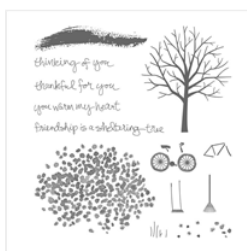

Supply List

Place Order
mail@marelletaylor.com

[Sheltering Tree
Photopolymer
Stamp Set -
137163](#)

Price: \$43.00

[Labels Collection
Framelits Die -
125598](#)

Price: \$45.95

[Stacked With Love
Designer Series
Paper Stack -
137779](#)