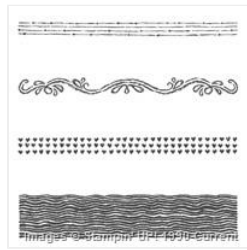

Supply List

Sara Mattson-Blume
920-809-5105
lilyinkpad@yahoo.com
lilyinkpad.stampinup.net

You Brighten My Day Wood Stamp Set - 139103

Price: \$0.00

Chalk Lines Photopolymer Stamp Set - 135005

Price: \$16.00