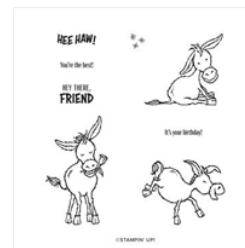

[Heal Your Heart Cling Stamp Set \(English\) - 155291](#)

Price: \$0.00

[Flower & Field Designer Series Paper - 155223](#)

Price: \$0.00

[Gentils Bourriquets Cling Stamp Set \(French\) - 155267](#)

Price: \$0.00

[Paper Blooms 12" X 12" \(30.5 X 30.5 Cm\) Designer Series Paper - 155222](#)

Price: \$0.00

[Darling Donkeys Cling Stamp Set - 155264](#)

Price: \$0.00

[Approaching Perfection Cling Stamp Set - 155282](#)