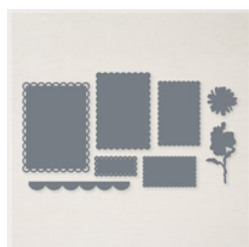

# Supply List

Tammy Fite

505.440.4936

[stampwithtammy@gmail.com](mailto:stampwithtammy@gmail.com)

<http://tammyfite.stampinup.net>

Beauty Of Friendship  
Photopolymer  
Stamp Set -  
154983

Price: \$22.00

Beauty Of The  
Earth 12" X 12"  
(30.5 X 30.5 Cm)  
Designer Series  
Paper - 155841

Price: \$11.50

Square Vellum  
Doilies - 152484

**Sale: \$4.00**

Price: \$5.00

Pearl Basic Jewels  
- 144219

Price: \$6.00

Tasteful Labels  
Dies - 152886

**Sale: \$24.80**

Price: \$31.00

Scalloped  
Contours Dies -  
155560

Price: \$35.00

Sponge Daubers -  
133773

Price: \$5.00

Misty Moonlight  
Classic Stampin'  
Pad - 153118

Price: \$7.50

Misty Moonlight 8-  
1/2" X 11"  
Cardstock -  
153081