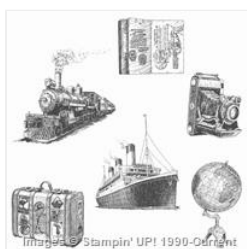

# Supply List

Place Order  
[riddlet@live.com](mailto:riddlet@live.com)

**Traveler Clear-Mount Stamp Set - 134513**

Price: \$20.00

**World Map Clear-Mount Background Stamp Set - 130345**

Price: \$15.00

**Sprinkles Of Life Photopolymer Stamp Set - 139971**