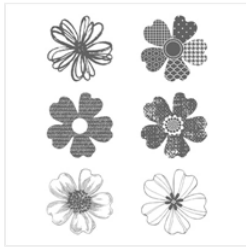

Supply List

Stephanie Fischer
tephiefischer@hotmail.com
<http://tephiefischer.blogspot.com.au/>

Flower Shop
Clear-Mount
Stamp Set -
130942

Price: \$18.00

Petite Petals
Clear-Mount
Stamp Set -
133155

Price: \$12.00

Pansy Punch -
130698

Price: \$16.00

Petite Petals
Punch - 133322

Price: \$13.00

Painted Blooms
Designer Series
Paper - 137784

Price: \$10.95

Rose Red Classic
Stampin' Pad -
126954

Price: \$6.50