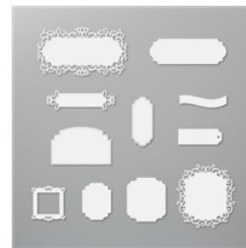

Price: \$11.50

Cherry Cobbler  
Classic Stampin'  
Pad - 147083

Price: \$7.50

Metallic Pearls -  
146282

Price: \$7.00

Simply Elegant  
Trim - 155766

Price: \$7.50

Mini Stampin' Cut  
& Emboss  
Machine - 150673

Price: \$60.00

Ornate Frames  
Dies - 150664

Price: \$34.00

Detailed Trio  
Punch - 146320

Price: \$20.00

Paper Trimmer -  
152392

Price: \$25.00

Stampin'  
Dimensionals -  
104430