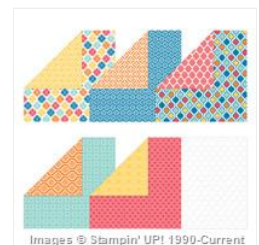

Price: € 6,50

Coastal Cabana Classic Stampin' Pad - 131175

Price: € 6,50

Kaartkarton A4 - Whisper White - 106549

Price: € 11,75

Quatrefancy Specialty Designer Series Paper - 130141

Price: € 15,25